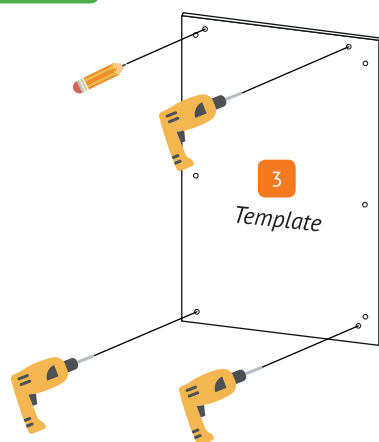

Frameless Whiteboard

Instruction leaflet

<i>FWB4560</i>	45 x 60 cm	<i>FWB100100</i>	100 x 100 cm
<i>FWB6090</i>	60 x 90 cm	<i>FWB100150</i>	100 x 150 cm
<i>FWB80110</i>	80 x 110 cm	<i>FWB100200</i>	100 x 200 cm
<i>FWB90120</i>	90 x 120 cm		

±10 min

x 1

Vertical

Horizontal

Parts and tools

1

2

x10

3

Template

STEP 1

STEP 2

STEP 3

*Dry wipe surface. Never clean it with alcohol or abrasive products as the surface may be damaged. Please use a wet cloth to erase the surface.
This product do not need any especial attention in the use or basic knowledge of its parts for it use is free of any security advertise.*