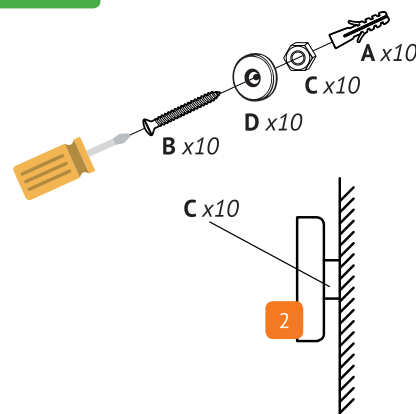

Frameless Whiteboard

Instruction leaflet

<i>FWB4560</i>	45 x 60 cm	<i>FWB100100</i>	100 x 100 cm
<i>FWB6090</i>	60 x 90 cm	<i>FWB100150</i>	100 x 150 cm
<i>FWB80110</i>	80 x 110 cm	<i>FWB100200</i>	100 x 200 cm
<i>FWB90120</i>	90 x 120 cm		

±10 min

x 1

Vertical

Horizontal

Parts and tools

1

2

x10

3

Template

STEP 1

STEP 2

STEP 3

*Dry wipe surface. Never clean it with alcohol or abrasive products as the surface may be damaged. Please use a wet cloth to erase the surface.
This product do not need any especial attention in the use or basic knowledge of its parts for it use is free of any security advertise.*